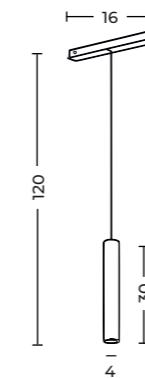

DALI

Sigma Angola Track Magnetic 12W CCT Dalı

Color/Code	● AZ7207 gold ● AZ7205 titan
Finish	satin
Material	aluminium
Voltage	48V
Light source	1 x LED integrated, 12W
Kelvins	3000 - 6000K
Lumens	900lm
CRI [Ra]	≥ 90
Beam angle	36°
Dimmable	YES
CCT	YES
Type of control	DALI