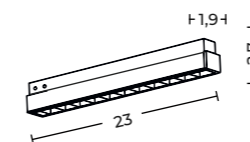

DALI

Sigma Kira Track Magnetic 10W CCT Dalı

- Color/Code ● AZ7181 gold
  ● AZ7183 titan
- Finish satin
- Material aluminium / PVC
- Voltage 48V
- Light source 1 x LED integrated, 10W
- Kelvins 3000 - 6000K
- Lumens 1020lm
- CRI [Ra] ≥ 90
- Beam angle 36°
- Dimmable YES
- CCT YES
- Type of control DALI