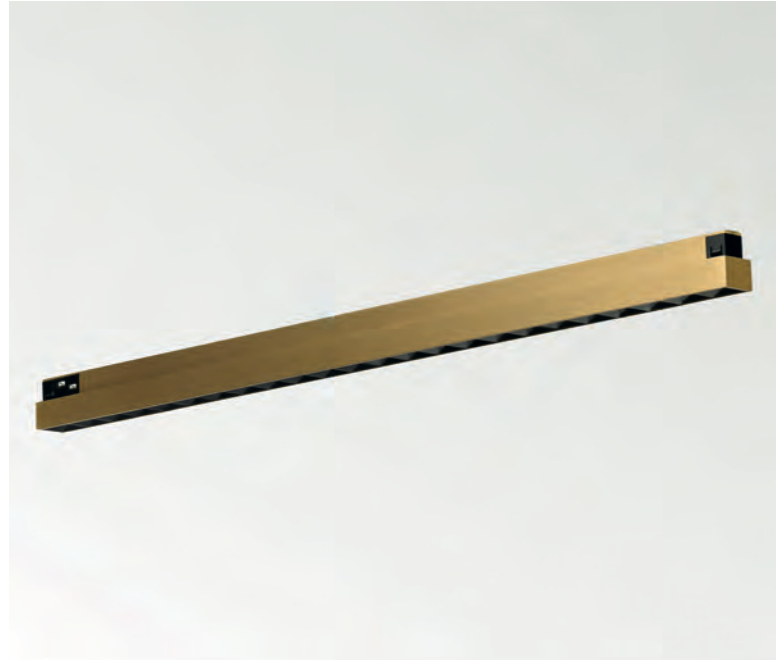

Sigma Kira Track Magnetic 20W CCT Bluetooth

- Color/Code ● AZ7052 gold
  ● AZ7054 titan
- Finish satin
- Material aluminium / PVC
- Voltage 48V
- Light source 1 x LED integrated, 20W
- Kelvins 3000 - 6000K
- Lumens 1870lm
- CRI [Ra] ≥ 90
- Beam angle 36°
- Dimmable YES
- CCT YES
- Remote Control OPTION
- Type of control BLUETOOTH

Texture & Materials

gold titan

DALI

Sigma Kira Track Magnetic 20W CCT Dalı

- Color/Code ● AZ7182 gold
  ● AZ7184 titan
- Finish satin
- Material aluminium / PVC
- Voltage 48V
- Light source 1 x LED integrated, 20W
- Kelvins 3000 - 6000K
- Lumens 1870lm
- CRI [Ra] ≥ 90
- Beam angle 36°
- Dimmable YES
- CCT YES
- Type of control DALI

Texture & Materials

gold titan