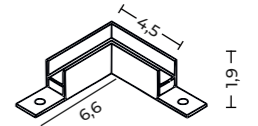

Sigma Track Magnetic Corner B (Corner90 B)

1. Color/Code
2. gold ... AZ7063
   - titan ... AZ7064