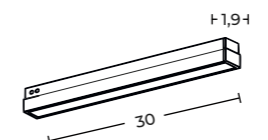

DALI

Sigma Saga Track Magnetic 10W CCT Dali

- Color/Code ● AZ7177 gold
  ● AZ7179 titan
- Finish satin
- Material aluminium / PVC
- Voltage 48V
- Light source 1 x LED integrated, 10W
- Kelvins 3000 - 6000K
- Lumens 730lm
- CRI [Ra] ≥ 90
- Beam angle 120°
- Dimmable YES
- CCT YES
- Type of control DALI