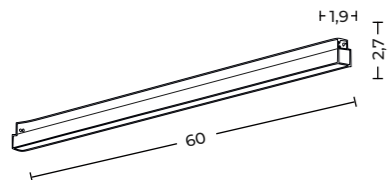

DALI

Sigma Saga Track Magnetic 20W CCT Dali

- Color/Code ● AZ7178 gold
  ● AZ7180 titan
- Finish satin
- Material aluminium / PVC
- Voltage 48V
- Light source 1 x LED integrated, 20W
- Kelvins 3000 - 6000K
- Lumens 1570lm
- CRI [Ra] ≥ 90
- Beam angle 120°
- Dimmable YES
- CCT YES
- Type of control DALI

Texture & Materials

gold titan