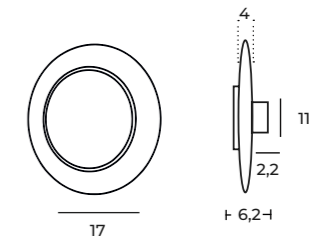

gold titan

Platinum collection
ALEXANDRIA WALL

Alexandria Wall

Color/Code ● AZ6559 gold
● AZ7171 titan
Material aluminium/glass
Finish satin
Voltage 230V
Light source 1 x LED integrated, 8W
Kelvins 2958K
Lumens 357lm
CRI [Ra] ≥ 90
Beam angle 360°