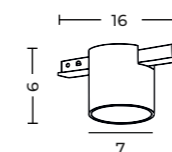

DALI

Sigma Evia Track Magnetic 8W CCT Dalı

- Color/Code ● AZ7185 gold
  ● AZ7186 titan
- Finish satin
- Material aluminium
- Voltage 48V
- Light source 1 x LED integrated, 8W
- Kelvins 3000 - 6000K
- Lumens 700lm
- CRI [Ra] ≥ 90
- Beam angle 36°
- Dimmable YES
- CCT YES
- Type of control DALI