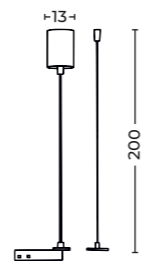

Sigma Track Magnetic Electric Driver Connector

1. Color/Code
2. gold ... AZ7076
   - titan ... AZ7077