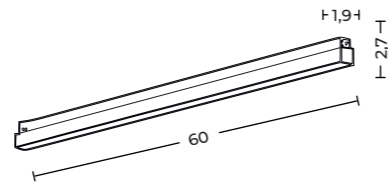

- Color/Code ● AZ7048 gold
  ● AZ7050 titan
- Finish satin
- Material aluminium / PVC
- Voltage 48V
- Light source 1 x LED integrated, 20W
- Kelvins 3000 - 6000K
- Lumens 1570lm
- CRI [Ra] ≥ 90
- Beam angle 120°
- Dimmable YES
- CCT YES
- Remote Control OPTION
- Type of control BLUETOOTH