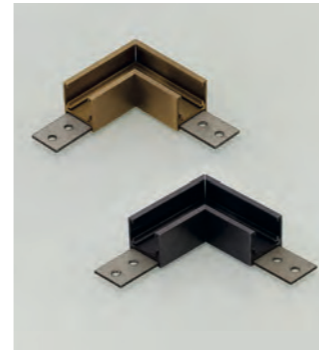

SIGMA TRACK MAGNETIC

Platinum collection

Sigma Track Magnetic (1m, 2m)

- Length/Color/Code
- 1m gold ... AZ7057
 - 1m titan ... AZ7059
 - 2m gold ... AZ7058
 - 2m titan ... AZ7060

Sigma Track Magnetic Corner A (Corner90 A)