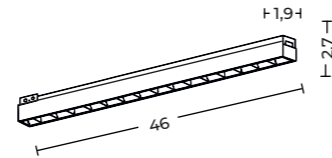

Sigma Kira Track Magnetic 20W CCT Bluetooth

- Color/Code ● AZ7052 gold
  ● AZ7054 titan
- Finish satin
- Material aluminium / PVC
- Voltage 48V
- Light source 1 x LED integrated, 20W
- Kelvins 3000 - 6000K
- Lumens 1870lm
- CRI [Ra] ≥ 90
- Beam angle 36°
- Dimmable YES
- CCT YES
- Remote Control OPTION
- Type of control BLUETOOTH