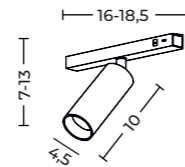

Color/Code ● AZ7045 gold
● AZ7046 titan

Finish satin

Material aluminium

Voltage 48V

Light source 1 x LED integrated, 10W

Kelvins 3000 - 6000K

Lumens 600lm

CRI [Ra] ≥ 90

Beam angle 36°

Dimmable YES

CCT YES

Remote Control OPTION

Type of control BLUETOOTH

Texture & Materials