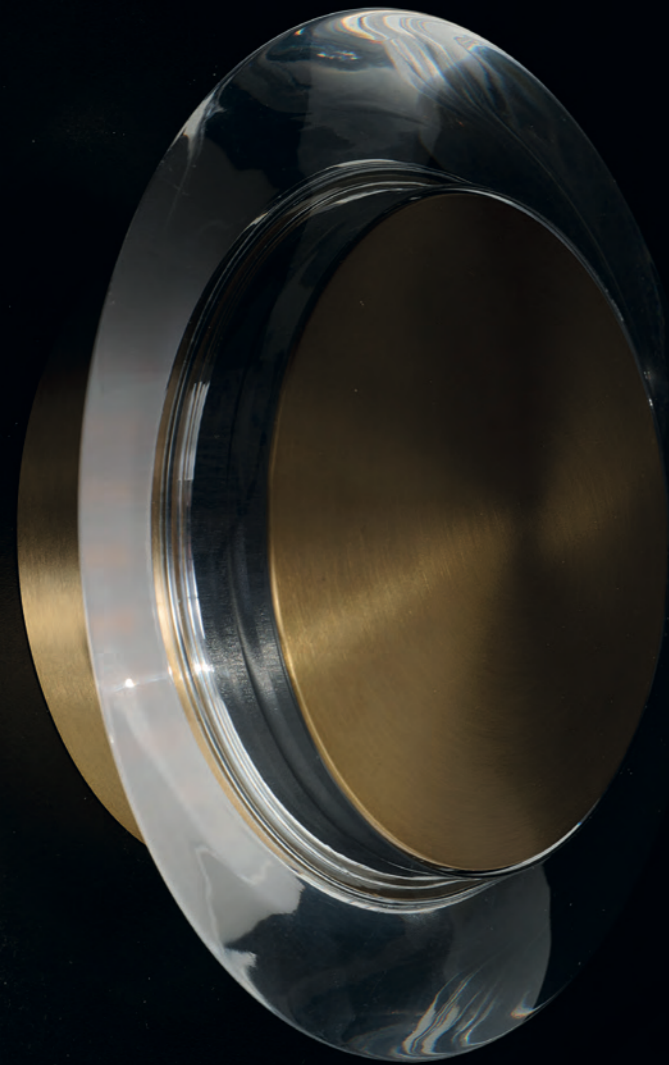

Platinum collection
ALEXANDRIA WALL

Alexandria Wall