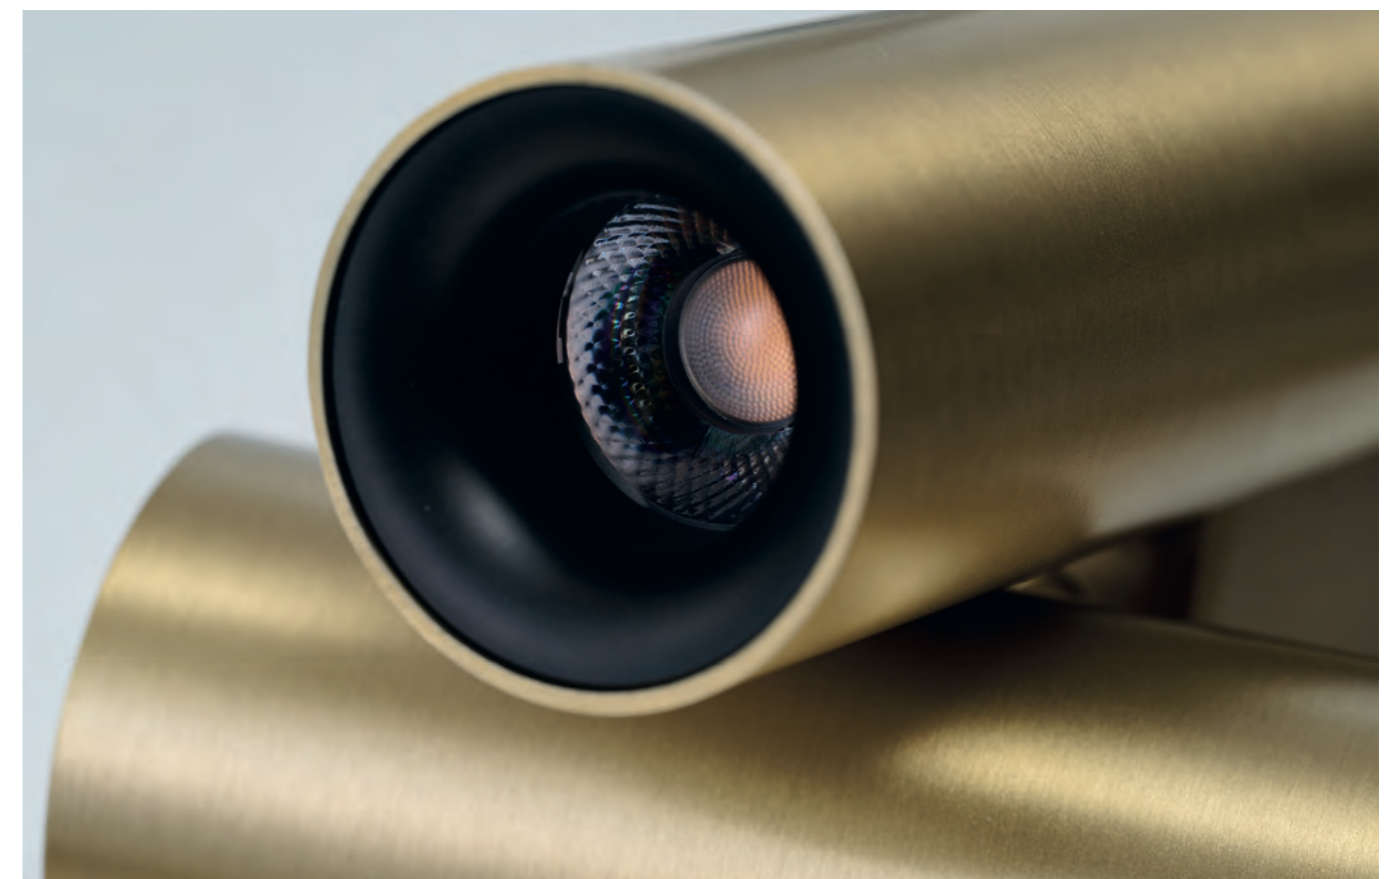

Texture & Materials

gold titan