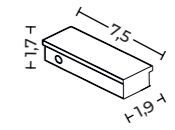

Sigma Track Magnetic Driver Inside 100W/200W