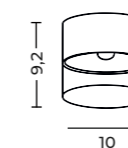

Platinum collection
LIMAN CCT SWITCH

SUBTELNA GEOMETRIA

PL Seria Liman (6W, 10W) to aluminiowe tuby z eleganckim detałem szklanym, dostępne w anodowanym kolorze złotym. Zintegrowany LED oraz funkcja CCT SWITCH umożliwiają wybór barwy światła (cieplej lub neutralnej). Prosta forma i szlachetne wykończenie sprawiają, że Liman doskonale uzupełnia współczesne aranżacje.

SUBTLE GEOMETRY

EN The Liman series (6W, 10W) offers aluminium tubular fixtures with an elegant glass detail, available in anodized gold finishes. Featuring integrated LED and CCT SWITCH function, they allow choosing between warm and neutral light. Simple form and refined finish make Liman a perfect complement to modern interiors.

LIMAN CCT SWITCH

Liman 6W CCT SWITCH
Color/Code ● AZ6549 gold
Material aluminium/glass
Finish satin
Voltage 230V
Light source 1 x LED integrated, 6W
Kelvins 2888/3978K
Lumens 723lm
CRI [Ra] ≥ 90
Beam angle 70°
CCT YES
Type of control CCT SWITCH

Texture & Materials

gold

Liman 10W CCT SWITCH

Color/Code ● AZ6551 gold
Material aluminium/glass
Finish satin
Voltage 230V
Light source 1 x LED integrated, 10W
Kelvins 2909/3959K
Lumens 1095lm
CRI [Ra] ≥ 90
Beam angle 70°
CCT YES
Type of control CCT SWITCH

Texture & Materials

gold