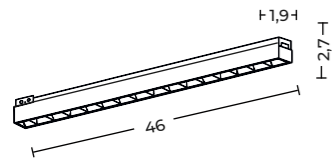

DALI

Sigma Kira Track Magnetic 20W CCT Dalı

- Color/Code ● AZ7182 gold
  ● AZ7184 titan
- Finish satin
- Material aluminium / PVC
- Voltage 48V
- Light source 1 x LED integrated, 20W
- Kelvins 3000 - 6000K
- Lumens 1870lm
- CRI [Ra] ≥ 90
- Beam angle 36°
- Dimmable YES
- CCT YES
- Type of control DALI

Texture & Materials

gold titan