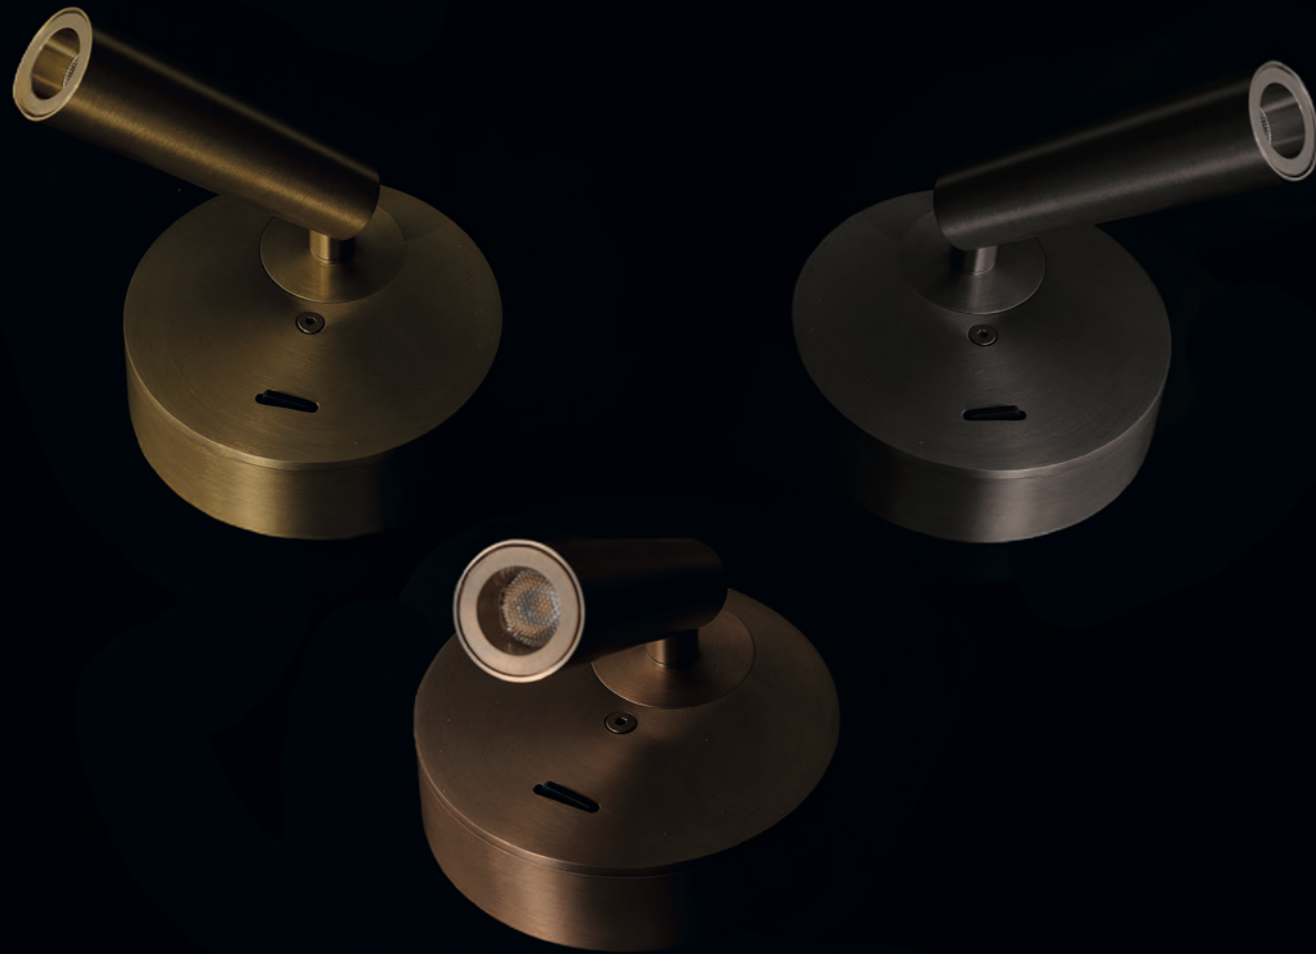

Platinum collection
ALTUN WALL

ŚWIATŁO POD KONTROLĄ

PL Altun Wall (3W) to kinkiet z regulowanym reflektorem i włącznikiem w obudowie. Dostępny w anodowanych kolorach brązowym, złotym i tytanowym, umożliwia tworzenie precyzyjnych akcentów świetlnych, łącząc praktyczność z wyrafinowanym stylem.

LIGHT UNDER CONTROL

EN Altun Wall (3W) is an aluminium wall lamp with an adjustable spotlight and an integrated switch. Available in anodized bronze, gold and titan finishes, it allows for precise accent lighting with a refined aesthetic.