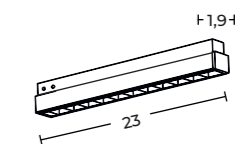

Platinum collection
KIRA TRACK MAGNETIC

ŚWIATŁO W RYTMIE PUNKTÓW

PL Sigma Kira (10W, 20W) to liniowe oprawy, w których światło rozłożone jest w formie punktów, niczym świetlne akcenty zdobiące przestrzeń. Aluminiowa konstrukcja w kolorze złotym lub tytanowym łączy minimalistyczną estetykę z funkcjonalnością systemów Bluetooth i DALI, tworząc oświetlenie o unikalnym charakterze.

LIGHT IN RHYTHMIC ACCENTS

EN Sigma Kira (10W, 20W) are linear fixtures where light is distributed in distinct points, like luminous accents enriching the space. Crafted from aluminium in anodized gold or titan, they combine minimalist design with Bluetooth and DALI technology, offering illumination with a unique character.

Sigma Kira Track Magnetic 10W CCT Bluetooth

- Color/Code ● AZ7051 gold
  ● AZ7053 titan
- Finish satin
- Material aluminium / PVC
- Voltage 48V
- Light source 1 x LED integrated, 10W
- Kelvins 3000 - 6000K
- Lumens 1025lm
- CRI [Ra] ≥ 90
- Beam angle 36°
- Dimmable YES
- CCT YES
- Remote Control OPTION
- Type of control BLUETOOTH

Texture & Materials

gold titan

DALI

Sigma Kira Track Magnetic 10W CCT Dalı

- Color/Code ● AZ7181 gold
  ● AZ7183 titan
- Finish satin
- Material aluminium / PVC
- Voltage 48V
- Light source 1 x LED integrated, 10W
- Kelvins 3000 - 6000K
- Lumens 1020lm
- CRI [Ra] ≥ 90
- Beam angle 36°
- Dimmable YES
- CCT YES
- Type of control DALI

Texture & Materials

gold titan