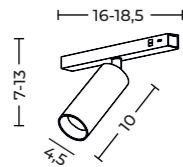

Lumens 810lm

CRI [Ra] ≥ 90

Beam angle 36°

Dimmable YES

CCT YES

Type of control DALI

Texture & Materials

Platinum collection
EVIA TRACK MAGNETIC