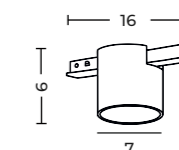

- Color/Code ● AZ7055 gold
  ● AZ7056 titan
- Finish brushed
- Material aluminium
- Voltage 48V
- Light source 1 x LED integrated, 8W
- Kelvins 3000 - 6000K
- Lumens 680lm
- CRI [Ra] ≥ 90
- Beam angle 36°
- Dimmable YES
- CCT YES
- Remote Control OPTION
- Type of control BLUETOOTH