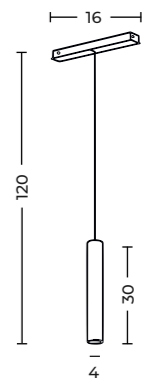

Texture & Materials