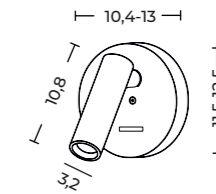

- Color/Code ● AZ6561 bronze
- AZ6560 gold
- AZ7107 titan
- Finish satin
- Material aluminium
- Voltage 230V
- Light source 1 x LED integrated, 3W
- Kelvins 3033K
- Lumens 206lm
- CRI [Ra] ≥ 90
- Beam angle 36°

Texture & Materials