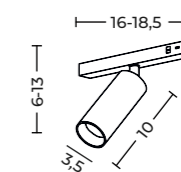

Color/Code ● AZ7043 gold
● AZ7044 titan
Finish satin
Material aluminium
Voltage 48V
Light source 1 x LED integrated, 8W
Kelvins 3000 - 6000K
Lumens 650lm
CRI [Ra] ≥ 90
Beam angle 36°
Dimmable YES
CCT YES
Remote Control OPTION
Type of control BLUETOOTH