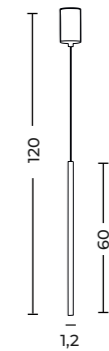

CRI [Ra] ≥ 90

Beam angle 36°

Texture & Materials

● gold ● titan

Platinum collection
BIRMA PENDANT

Birma Pendant

Color/Code ● AZ7165 gold/satin
● AZ7166 titan/satin
Material aluminium
Voltage 230V
Light source 1 x LED integrated, 2W
Kelvins 3000K
Lumens 150lm
CRI [Ra] ≥ 90
Beam angle 36°