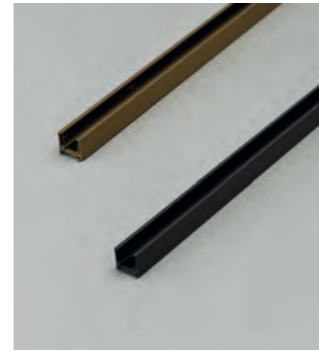

SIGMA TRACK MAGNETIC

Platinum collection

Sigma Track Magnetic (1m, 2m)

- Length/Color/Code
- 1m gold ... AZ7057
 - 1m titan ... AZ7059
 - 2m gold ... AZ7058
 - 2m titan ... AZ7060

Sigma Track Magnetic Corner A (Corner90 A)