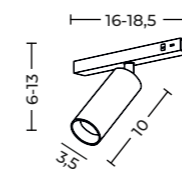

DALI

Sigma Niko Track Magnetic 8W CCT Dali

Color/Code ● AZ7173 gold
● AZ7174 titan
Finish satin
Material aluminium
Voltage 48V
Light source 1 x LED integrated, 8W
Kelvins 3000 - 6000K
Lumens 650lm
CRI [Ra] ≥ 90
Beam angle 36°
Dimmable YES
CCT YES
Type of control DALI