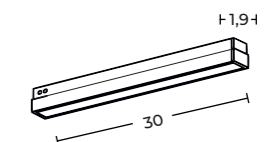

Platinum collection
SAGA TRACK MAGNETIC

ŚWIATŁO W JEDNOLITEJ LINII

PL Sigma Saga (10W, 20W) to aluminiowe oprawy liniowe, w których mleczny dyfuzor tworzy elegancką, równomierną linię światła. Anodyzowane wykończenia w kolorze złotym i tytanowym nadają im luksusowego charakteru, a możliwość pracy w systemie Bluetooth lub DALI sprawia, że doskonale odnajdują się w nowoczesnych aranżacjach.

LIGHT IN A CONTINUOUS LINE

EN Sigma Saga (10W, 20W) are aluminium linear fixtures where a milky diffuser creates an elegant, uniform line of light. Available in anodized gold and titan finishes, they bring a sense of luxury, while Bluetooth and DALI compatibility make them perfect for contemporary interiors.

Sigma Saga Track Magnetic 10W CCT Bluetooth

- Color/Code ● AZ7047 gold
  ● AZ7049 titan
- Finish satin
- Material aluminium / PVC
- Voltage 48V
- Light source 1 x LED integrated, 10W
- Kelvins 3000 - 6000K
- Lumens 860lm
- CRI [Ra] ≥ 90
- Beam angle 120°
- Dimmable YES
- CCT YES
- Remote Control OPTION
- Type of control BLUETOOTH

Texture & Materials

gold titan

DALI

Sigma Saga Track Magnetic 10W CCT Dali

- Color/Code ● AZ7177 gold
  ● AZ7179 titan
- Finish satin
- Material aluminium / PVC
- Voltage 48V
- Light source 1 x LED integrated, 10W
- Kelvins 3000 - 6000K
- Lumens 730lm
- CRI [Ra] ≥ 90
- Beam angle 120°
- Dimmable YES
- CCT YES
- Type of control DALI

Texture & Materials

gold titan