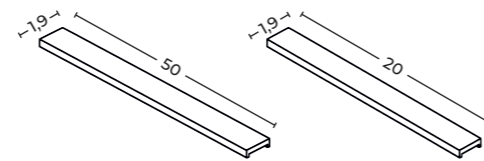

1. Length/Color/Code
2. 20cm gold ... AZ7078
   - 20cm titan ... AZ7079
   - 50cm gold ... AZ7080
   - 50cm titan ... AZ7081

Sigma Track Magnetic Electric Suspension

1. Color/Code
2. gold ... AZ7101
   - titan ... AZ7103

Sigma Track Magnetic Suspension

1. Color/Code
2. gold ... AZ7102
   - titan ... AZ7104